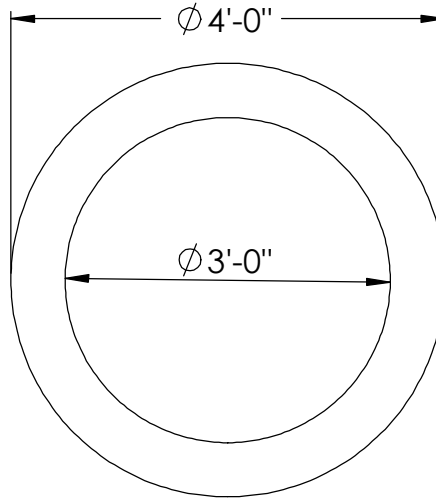

2215 E. BROOKLYN AVE - SPOKANE, WA 99217
TOLL FREE 1-800-888-4573
(509) 325-4573 FAX (509) 325-5098
SPOKANE - LEWISTON - YAKIMA
www.wilbertprecast.com

36" I.D. Grade
Adjustment Ring

REINFORCEMENT:
4" AND 6" EACH CONTAIN 2 HOOPS
OF #4 BAR

PRODUCT NAME
GRADE ADJUSTMENT RING DETAILS

MODEL #
GAR36-4, GAR36-6