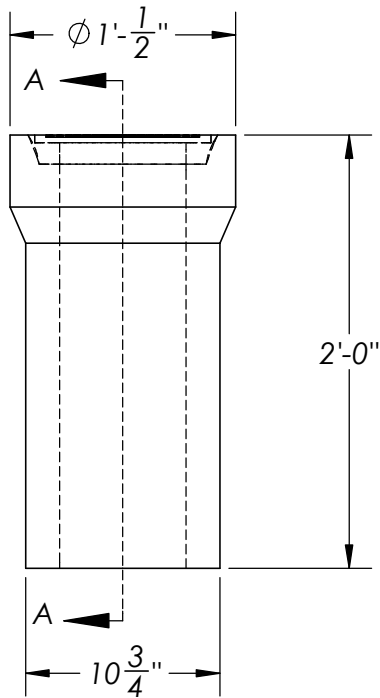

2215 E. BROOKLYN AVE - SPOKANE, WA 99217
TOLL FREE 1-800-888-4573
(509) 325-4573 FAX (509) 325-5098
SPOKANE - LEWISTON - YAKIMA
www.wilbertprecast.com

CAST IRON RING & COVER
H2O RATED

117#

WP - GROUND ROD BASE 24